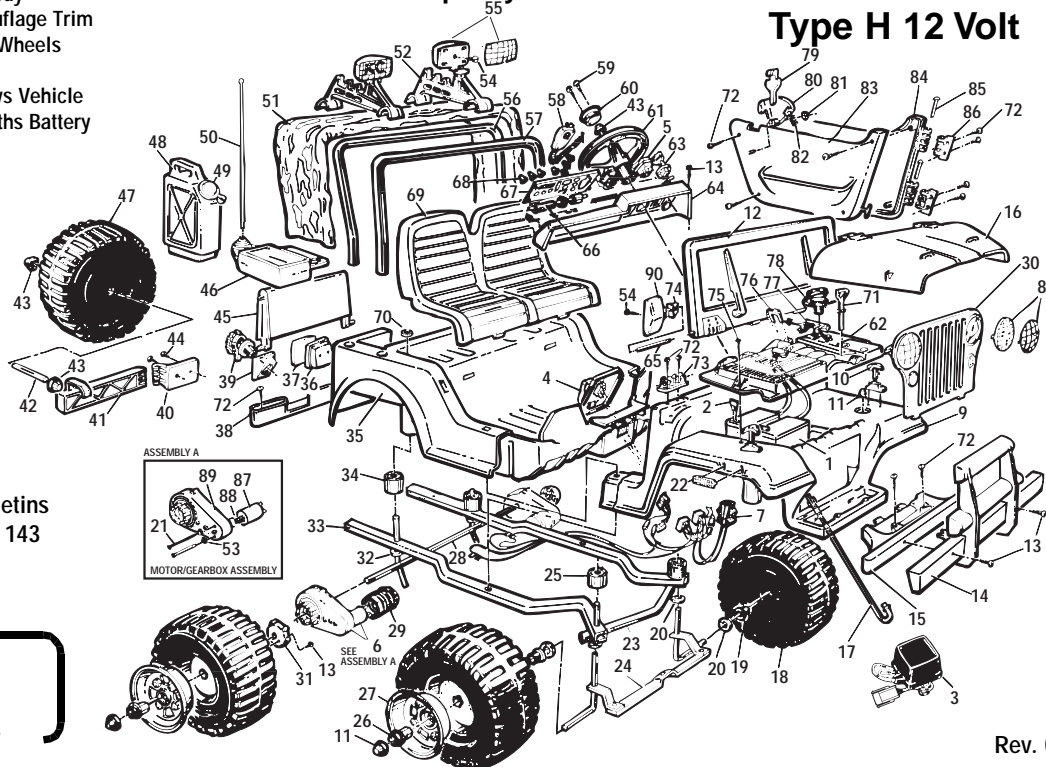

Age Range: 3-7 Yrs.
Weight Limit: 130 Lbs.
Surfaces: Hard, Grass & Hills
Speed: 2.5 / 5.0 MPH Forward
2.5 MPH Reverse
Colors: Tan Body
Camouflage Trim
Black Wheels
Intro: 1989
Warranty: 90 Days Vehicle
6 Months Battery

This product is affected by the
PW recall announced Oct 1998.
Please confirm that the product
is modified or remediated in
accordance with policy.

76229-9993 / 86250

JEEP® SAFARI®

Type H 12 Volt

Service Bulletins
138, 142 & 143

Rev. 07/10/03